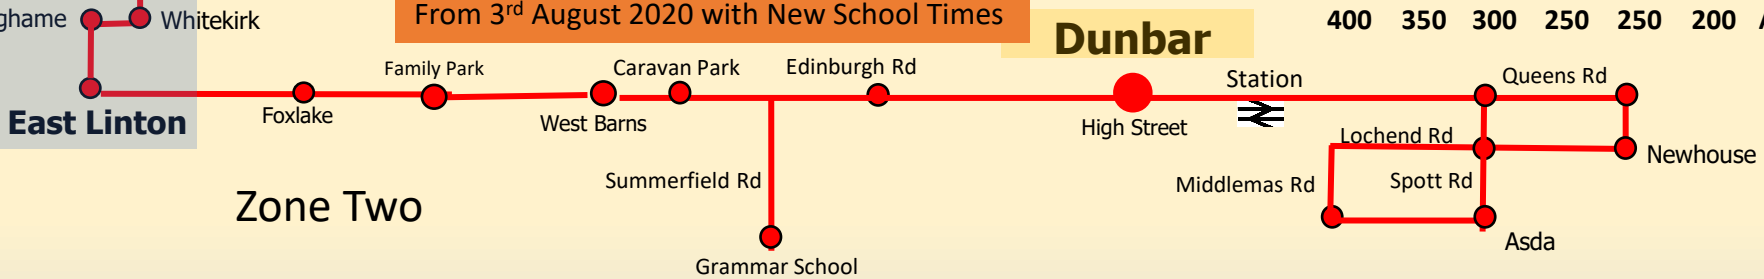

Dunbar

Zone One
East Linton

Zone Two

Bikes Welcome

- Inc Fri & Sat
- Sunday Only

School Days Only

Monday – Sunday, Serving East Linton, Tynninghame, Whitekirk & Tantallon

Fri & Sat only   Sundays Only

	↓	↓	↓	↓	↓	↓	↓	↓	↓	↓	↓	↓	↓	↓	↓	↓	↓	↓		
Dunbar Spott Rd Asda	06.50	08.26	08.30	10.02	10.30	12.02	12.20	13.57	14.00	---	---	17.41	18.00	19.41	20.15	21.58	10.30	12.13	15.00	16.58
Brodie Rd/ Middlemas Rd	06.51	—	08.31	—	10.31	—	—	—	---	—	—	—	18.01	—	20.16	—	10.31	—	15.01	16.57
Lochend Road	06.54	—	08.34	—	10.34	—	—	—	---	—	—	—	18.04	—	20.19	—	10.34	—	15.04	16.54
Newhouse Avenue	06.56	—	08.36	—	10.36	—	—	—	---	—	—	—	18.06	—	20.21	—	10.36	—	15.06	16.52
Dunbar Rail Station Rd End	06.59	—	08.38	—	10.39	—	—	—	14.03	—	—	—	18.09	—	20.23	—	10.38	—	15.08	—
Dunbar High Street	07.00	08.22	08.40	09.58	10.40	11.58	12.24	13.53	14.04	15.28	15.30	17.37	18.10	19.37	20.25	21.54	10.40	12.09	15.10	16.49
Dunbar Grammar School	—	*08.19*	—	—	—	—	*12.30*	—	—	—	*15.35*	—	—	—	—	—	—	—	—	—
West Barns	07.05	08.14	08.45	09.52	10.45	11.52	12.35	13.47	14.09	15.22	15.40	17.32	18.15	19.32	20.30	21.49	10.45	12.04	15.15	16.44
East Linton	07.13	08.06	08.53	09.44	10.53	11.44	12.43	13.39	14.17	15.14	15.48	17.24	18.23	19.24	20.38	21.41	10.53	11.56	15.23	16.36
Tynninghame	07.18	08.01	08.58	09.39	10.58	11.39	12.48	13.34	14.22	15.09	15.53	17.19	18.28	19.19	20.43	21.36	10.58	11.51	15.28	16.31
Whitekirk	07.21	07.57	09.01	09.36	11.01	11.36	12.51	13.31	14.24	15.06	15.56	17.16	18.31	19.16	20.48	21.31	11.03	11.46	15.33	16.26
Tantallon Castle	07.26	07.53	09.06	09.31	11.06	11.31	12.56	13.26	14.30	15.01	16.01	17.11	18.36	19.11	20.55	21.24	11.10	11.39	15.40	16.09
N/Berwick Rail Station	07.35	—	09.15	—	11.15	—	13.05	—	14.39	—	16.10	—	18.45	—	21.04	—	11.19	—	15.49	—
Seabird Centre	—	07.45	—	09.23	—	11.23	—	13.18	—	14.53	—	17.03	—	19.03	—	21.18	—	11.33	—	16.03
Church Road Main Stop	07.37	07.42	09.17	09.20	11.17	11.20	13.07	13.15	14.41	14.50	16.12	17.00	18.47	19.00	21.06	21.15	11.21	11.30	15.51	16.00

Please check your direction of travel

Links to X5 & 124 Services To & From Edinburgh

Links to Edinburgh Trains

Common School Times

free travel with Young Scot Card for under 22s