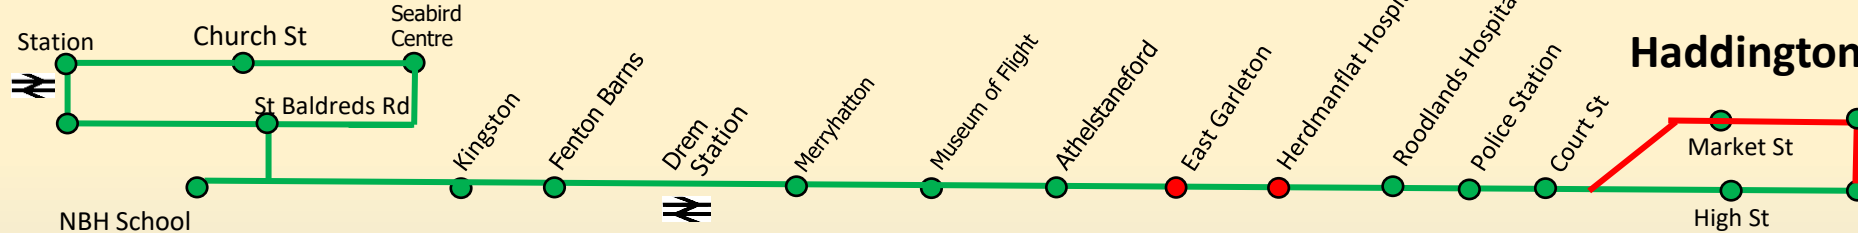

North Berwick

Contactless

Monday – Saturday, Serving Athelstaneford, Merryhatton, Drem, Fenton Barns & Kingston

Mon – Fri 1st April – 31st October, Every Sat all year

Including Sundays From 1st April to 30th September

Haddington High Street	0635	—	0744	—	0930	—	1130	—	1315	—	1445	—	1645	—	
Haddington Market Street	—	0743	—	0928	—	1058	—	1258	—	1443	—	1608	—	1815	
Roodlands Hospital	—	0740	0747	0925	0933	1055	1133	1255	1318	1440	1448	1605	1648	1812	
Athelstaneford	—	0730	0757	0913	0943	1043	1143	1243	1328	1428	1458	1553	1658	1758	
Museum of Flight	—	—	—	0909	0949	1039	1149	1239	1334	1424	1504	1549	1704	—	
Merryhatton	—	0726	—	0907	0951	1037	1151	—	1336	1422	1506	—	1706	1754	
Drem Train Station	0650	—	0808	0903	0955	1033	1155	1233	1340	1418	—	1543	1710	1750	
Fenton Barns	0653	—	0811	0900	0958	1030	1158	1230	1343	1415	—	1540	1713	1747	
Kingston	0658	0720	0816	0855	1003	1025	1203	1225	1348	1410	1515	1535	1718	1742	
North Berwick High School	*0819*					*1222*					*1533*				—
Lochbridge Road	—	0715	0820	0850	1008	1020	1208	1220	1353	1405	—	1531	1722	1737	
N/Berwick Train Station	0706	—	0824	—	1012	—	1212	—	1357	—	—	—	1726	—	
Seabird Centre	—	0712	—	0847	—	1017	—	1217	—	1402	—	1528	—	1734	
Church Road	0708	0710	0827	0845	1014	1015	1213	1215	1358	1400	1524	1526	1730	1732	

Links To & From 111 Edinburgh Royal Infirmary

Links to 108, X7, 104, 106, X5 & 124 Services To & From Edinburgh

Links To & From Edinburgh Trains

Common School Times