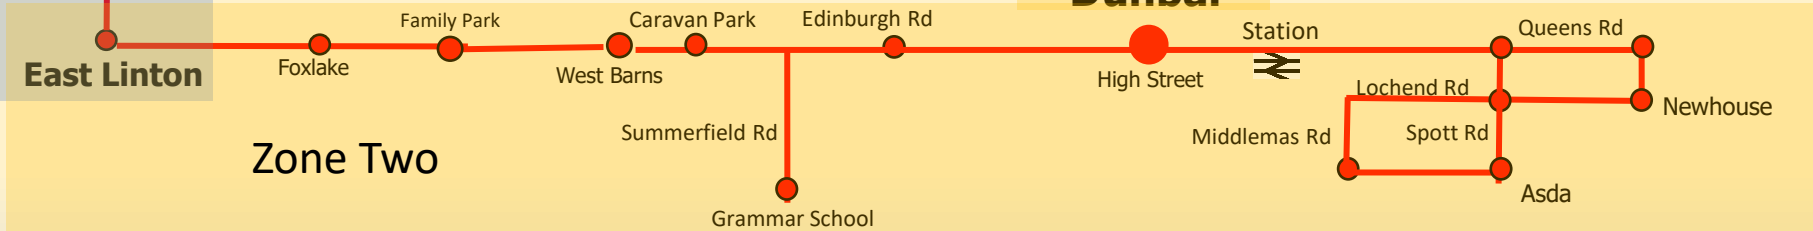

North Berwick

Zone One

Adult Fares

North Berwick Station

150	Rhodes	150	Newmains	150	Tynninghame
300	250	200	150	150	East Linton
350	250	200	200	150	Hedderwick
350	350	300	200	200	150 Dunbar H/St
400	350	300	250	250	200 Asda

Contactless

ROUTE MAP

NEW 120 Dunbar – North Berwick

From 3rd August 2020 with New School Times

- Inc Fri & Sat
- Sunday Only

School Days Only

Monday – Sunday, Serving East Linton, Tynninghame, Whitekirk & Tantallon