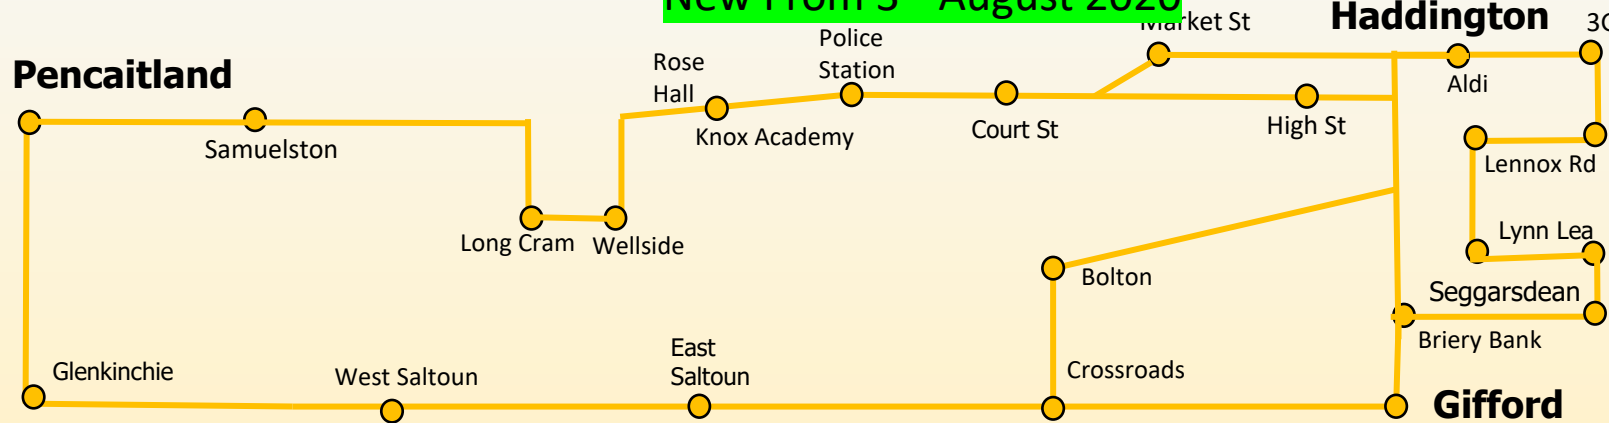

ROUTE MAP

123 Gifford Circle Links to 111 Service To and From Royal Infirmary

New From 3rd August 2020

Adult Fares

Haddington		Bolton		Gifford		East Saltoun		West Saltoun		Glenkinchie		Pencaitland	
210	210	200	200	160	160	160	160	160	160	150	150	150	150