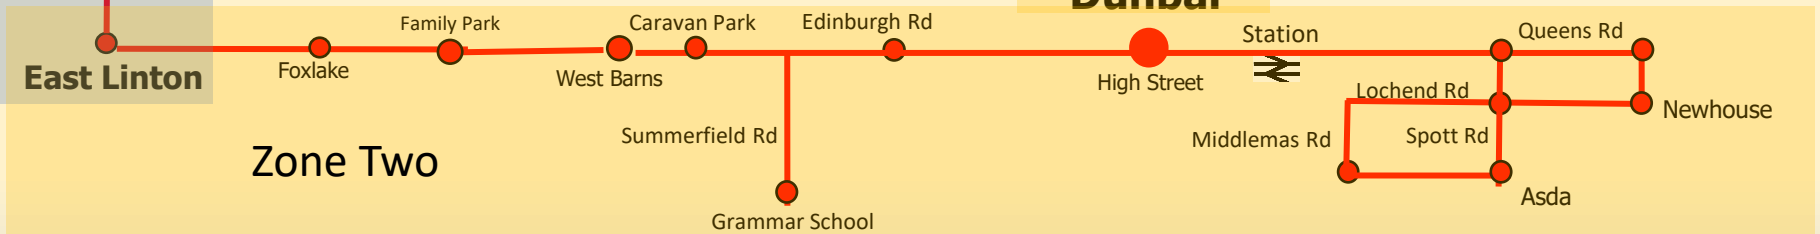

North Berwick

Zone One

Adult Fares

North Berwick Station

150	Rhodes	150	Newmains	150	Tynninghame
300	250	200	150	150	East Linton
350	250	200	200	150	Hedderwick
350	350	300	200	200	150 Dunbar H/St
400	350	300	250	250	200 Asda

Contactless

ROUTE MAP

NEW 120 Dunbar – North Berwick

From 3rd August 2020 with New School Times

- Inc Fri & Sat
- Sunday Only

 School Days Only

Monday – Sunday, Serving East Linton, Tynninghame, Whitekirk & Tantallon