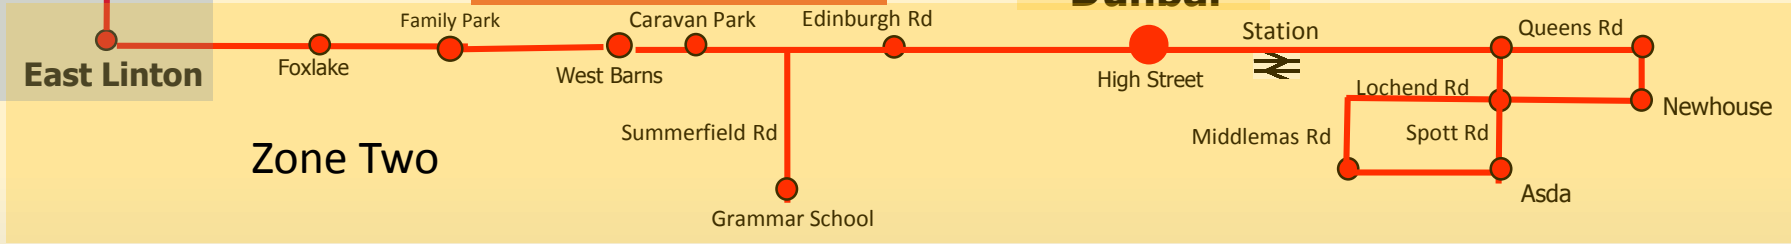

Contactless

ROUTE MAP

NEW 120 Dunbar – North Berwick

From 3rd June 2019

Dunbar

- Inc Fri & Sat
- Sunday Only

School Days Only

Monday – Sunday, Serving East Linton, Tynninghame, Whitekirk & Tantallon